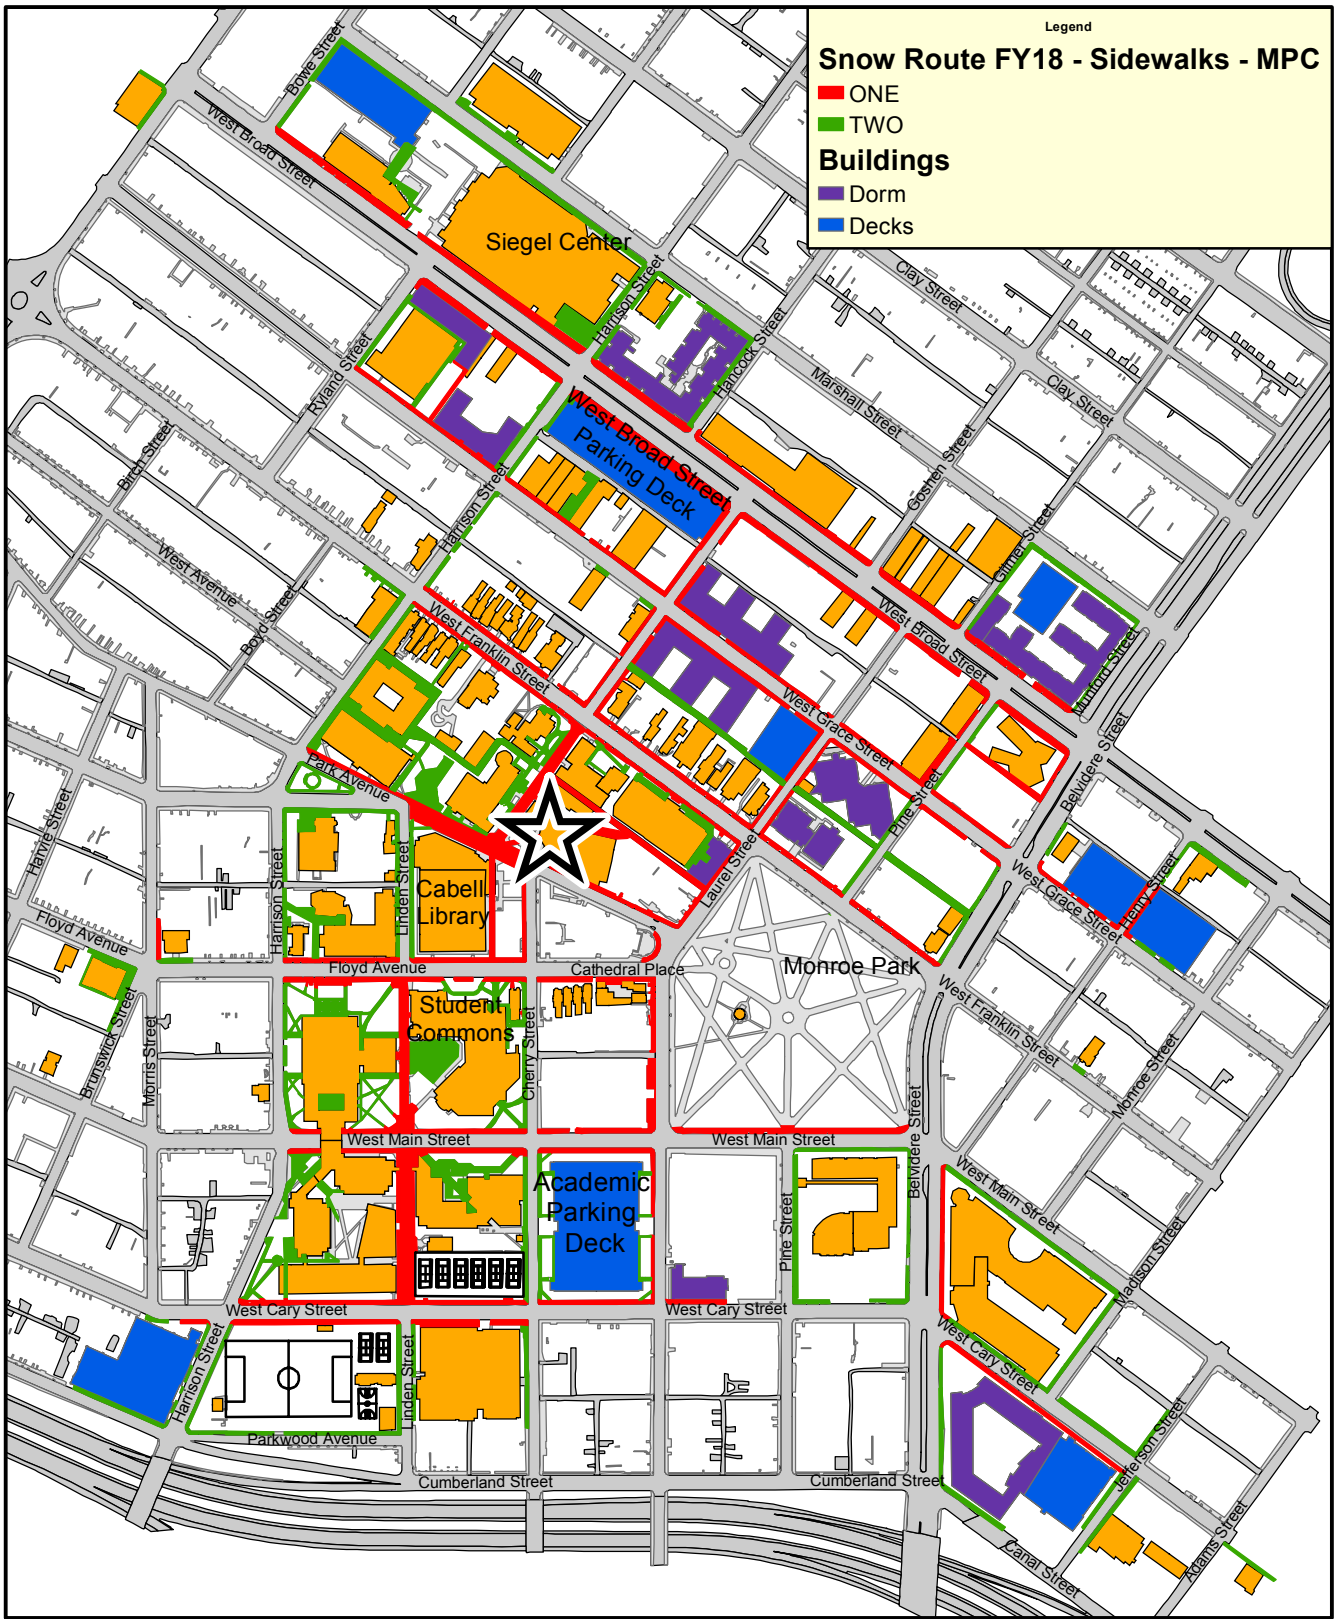

Legend

Snow Route FY18 - Sidewalks - MPC

ONE

TWO

Buildings

Dorm

Decks

Date: 12/1/2017

**Monroe Park Campus
Snow Removal / Ice Control
Priority Sidewalks and Vehicular Access**